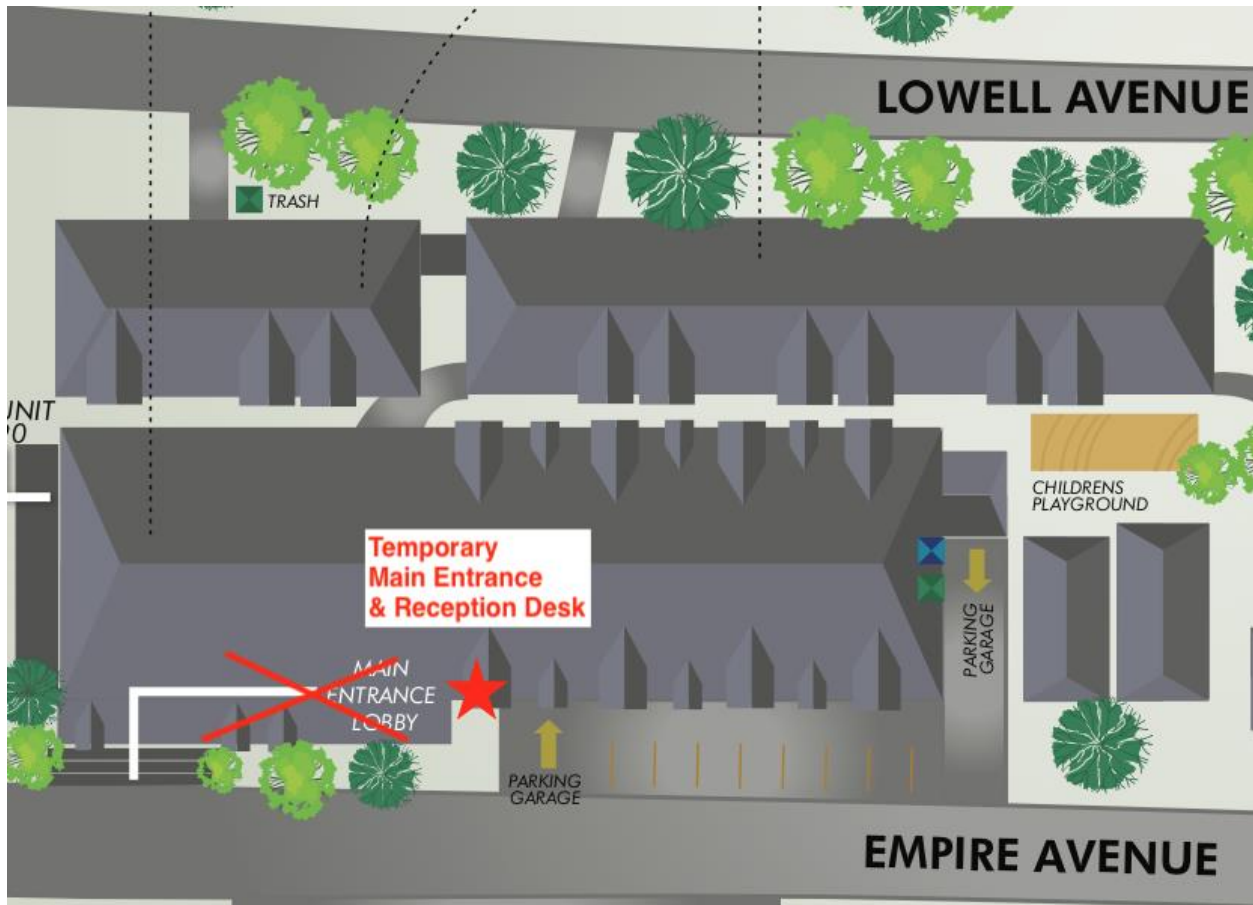

**SWEETWATER
LIFT LODGE**
AT PARK CITY

Temporary Main Entrance & Reception Desk for Check-In and Check-Out will be located at the lower level exit door next to the Main Building Parking Garage entrance.